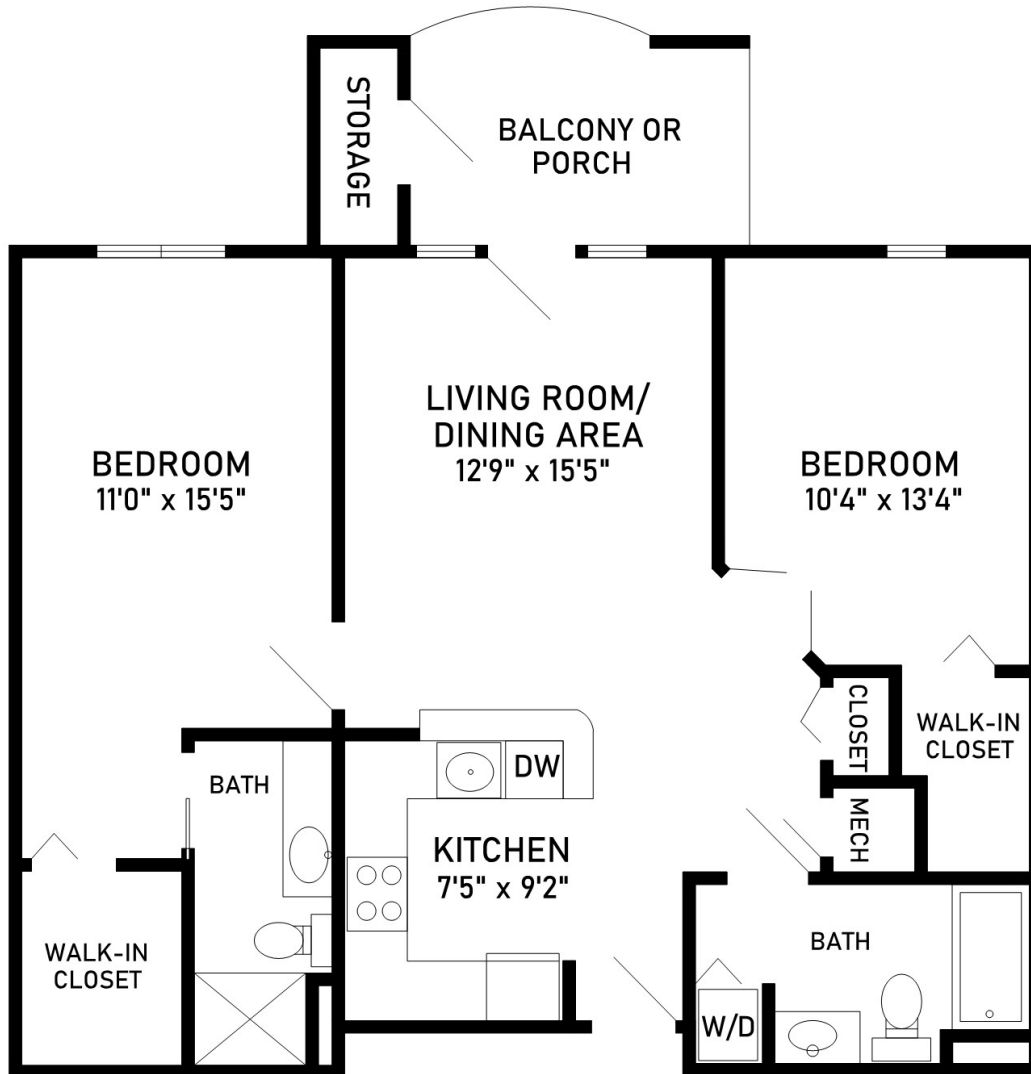

Crighton
Two-Bedroom, Two-Bath

990 sq. ft.

Dimensions are approximate.

3800 W. 71st Street, Tulsa, OK 74132 (918) 388-4235 CovLivingInverness.org

Covenant Living Communities & Services is a ministry of the Evangelical Covenant Church and does not discriminate pursuant to the federal Fair Housing Act. All faiths and beliefs are welcome.