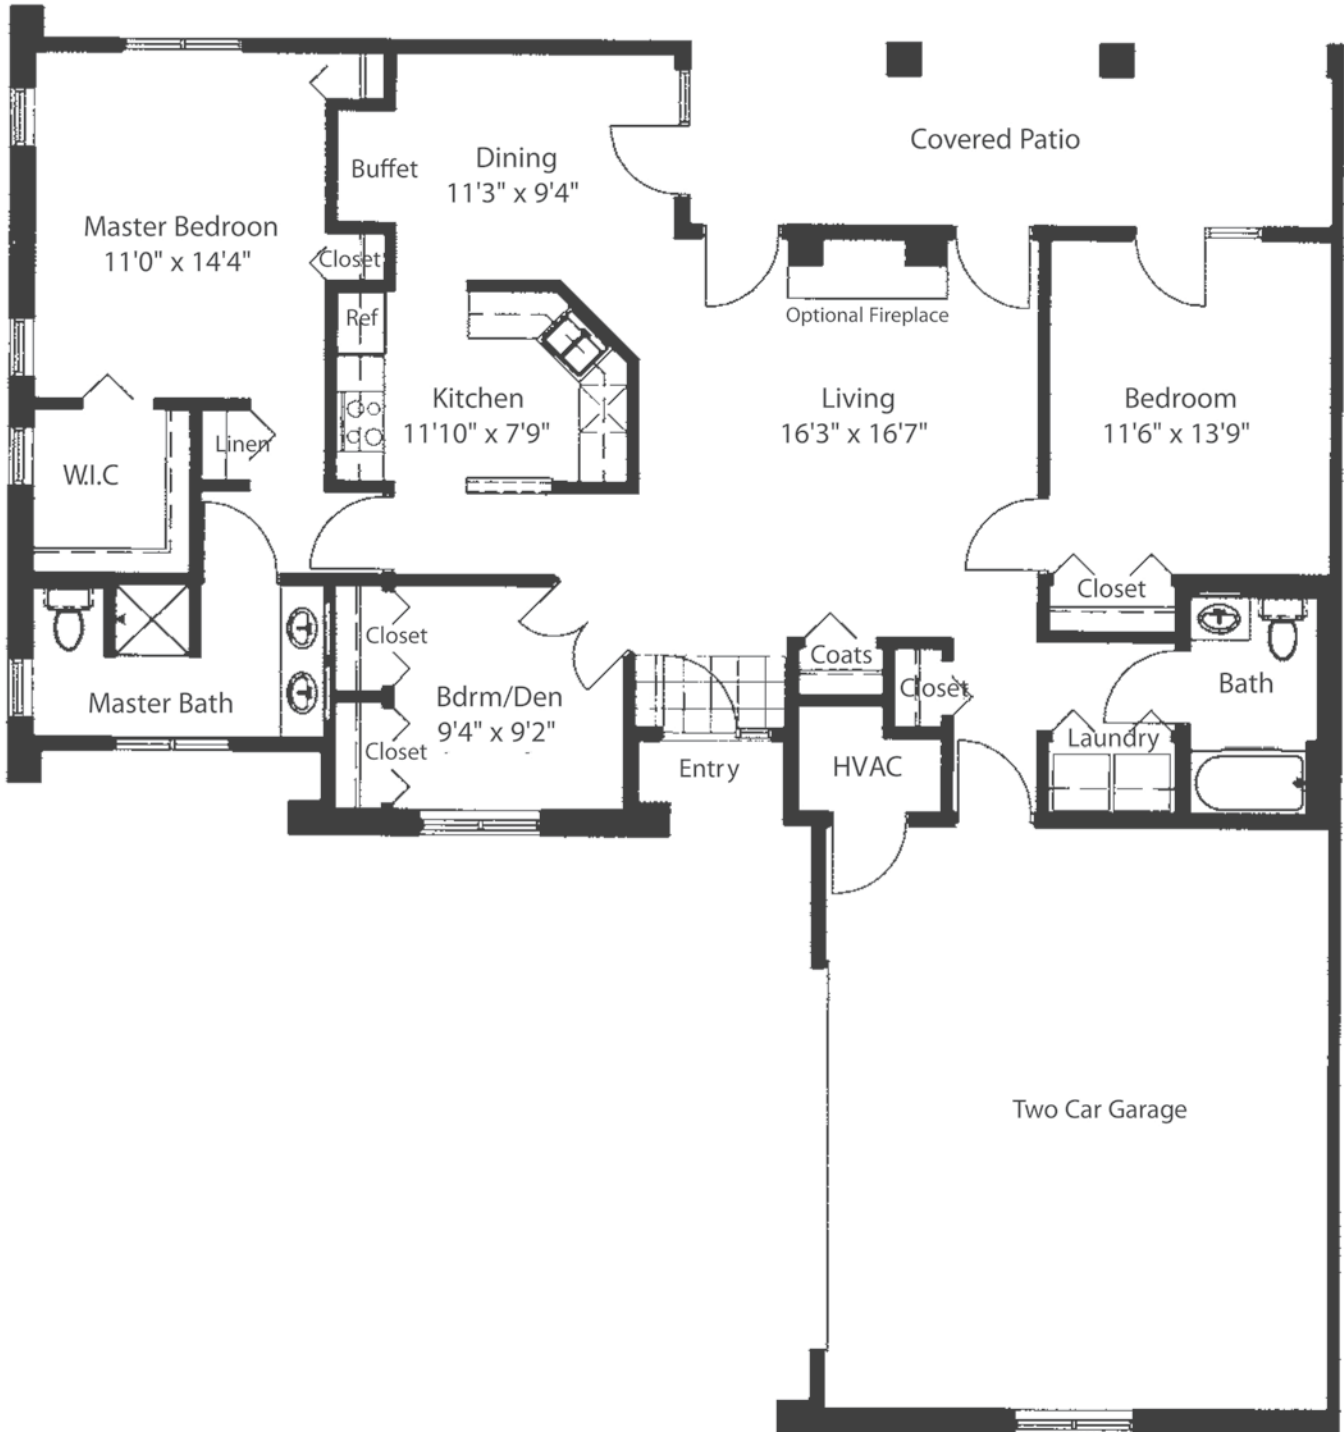

Kinloch - Cottage
Two-Bedroom + Den, Two-Bath Duplex

1,516 sq. ft.

Dimensions are approximate.

3800 W. 71st Street, Tulsa, OK 74132 (918) 388-4235 CovLivingInverness.org

Covenant Living Communities & Services is a ministry of the Evangelical Covenant Church and does not discriminate pursuant to the federal Fair Housing Act. All faiths and beliefs are welcome.