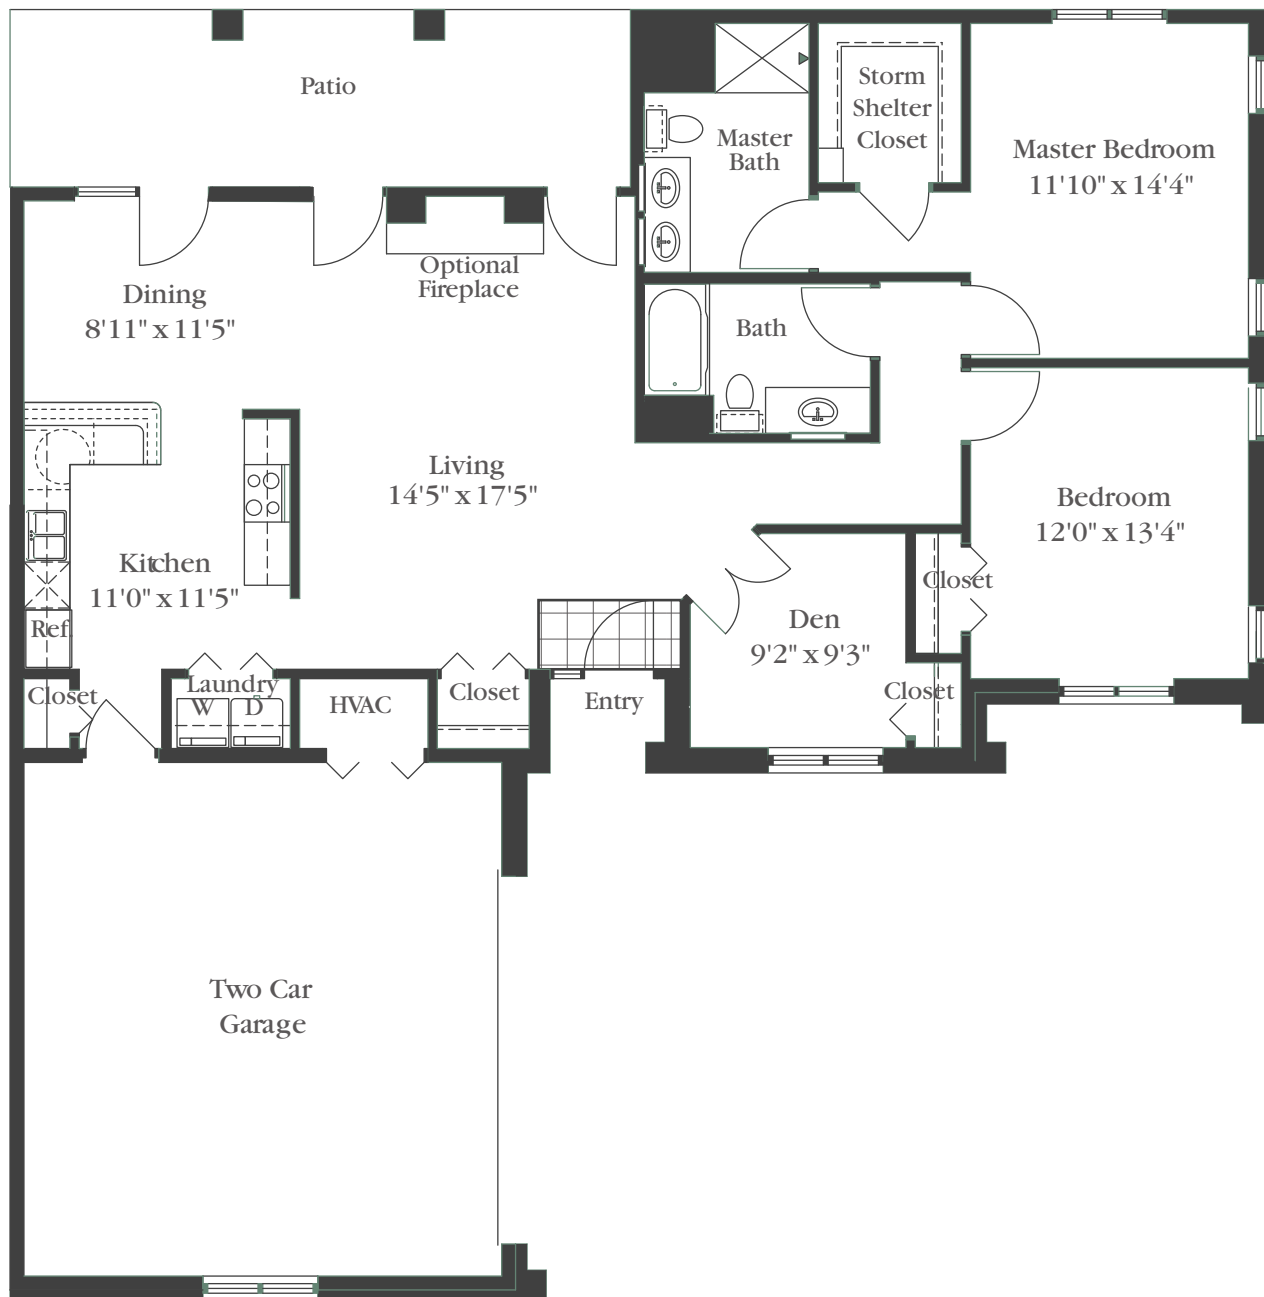

## Two-Bedroom + Den, Two-Bath

1,516 sq. ft.

Dimensions are approximate.

3800 W. 71st Street, Tulsa, OK 74132 (918) 388-4235 CovLivingInverness.org

Covenant Living Communities & Services is a ministry of the Evangelical Covenant Church and does not discriminate pursuant to the federal Fair Housing Act. All faiths and beliefs are welcome.